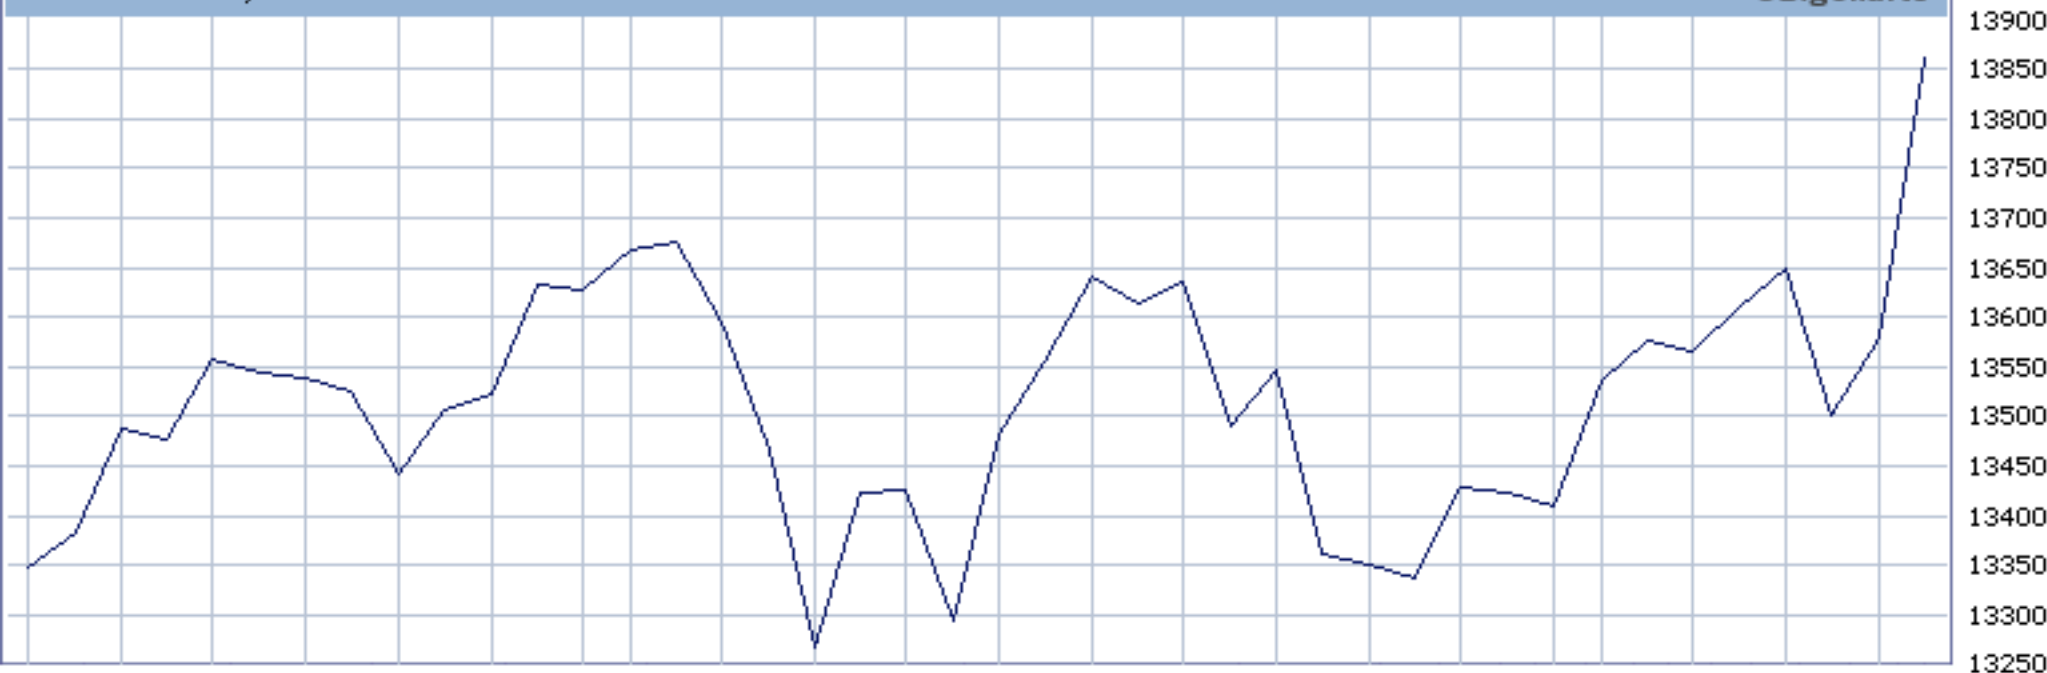

26099400 Daily

©BigCharts

Volume