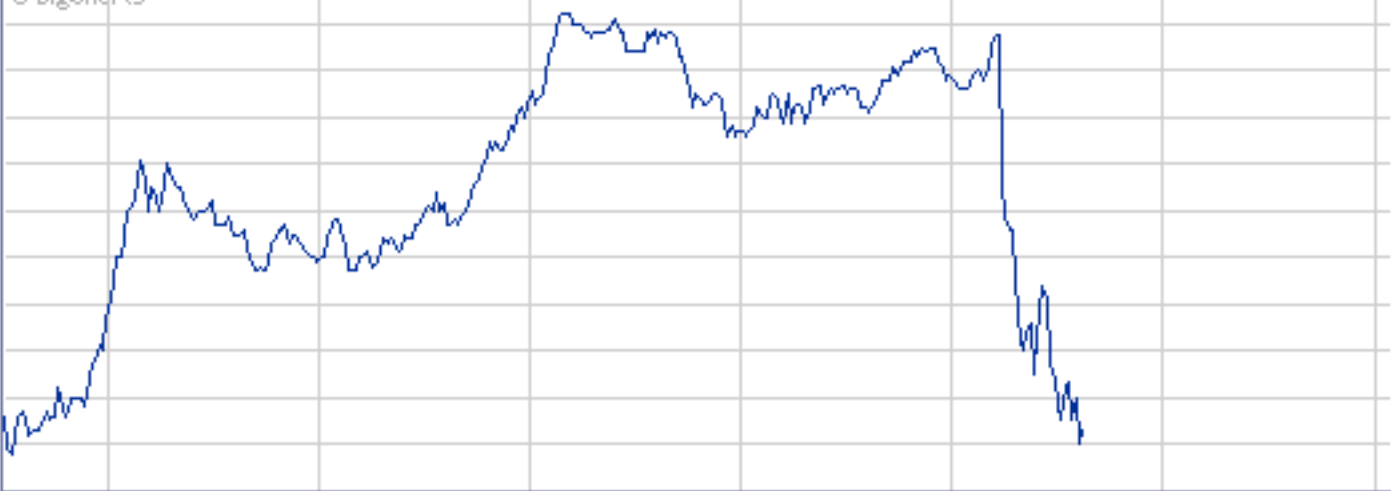

XLF 1-Minute

2:37 PM

© BigCharts

34.4
34.3
34.2
34.1
34.0
33.9
33.8
33.7
33.6
33.5
33.4
33.3

Volume

Millions

2.5
2
1.5
1
0.5
0

10 11 12 1 2 3 4