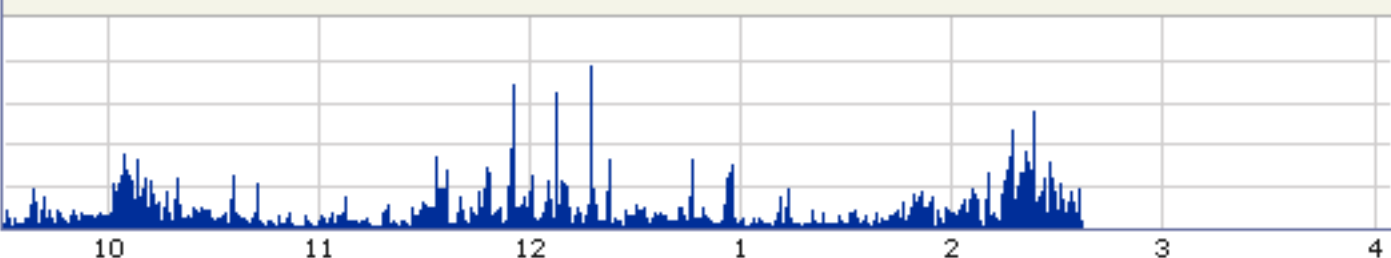

XLF 1-Minute

2:37 PM

© BigCharts

34.4
34.3
34.2
34.1
34.0
33.9
33.8
33.7
33.6
33.5
33.4
33.3

Volume

Millions

2.5
2
1.5
1
0.5
0

10 11 12 1 2 3 4