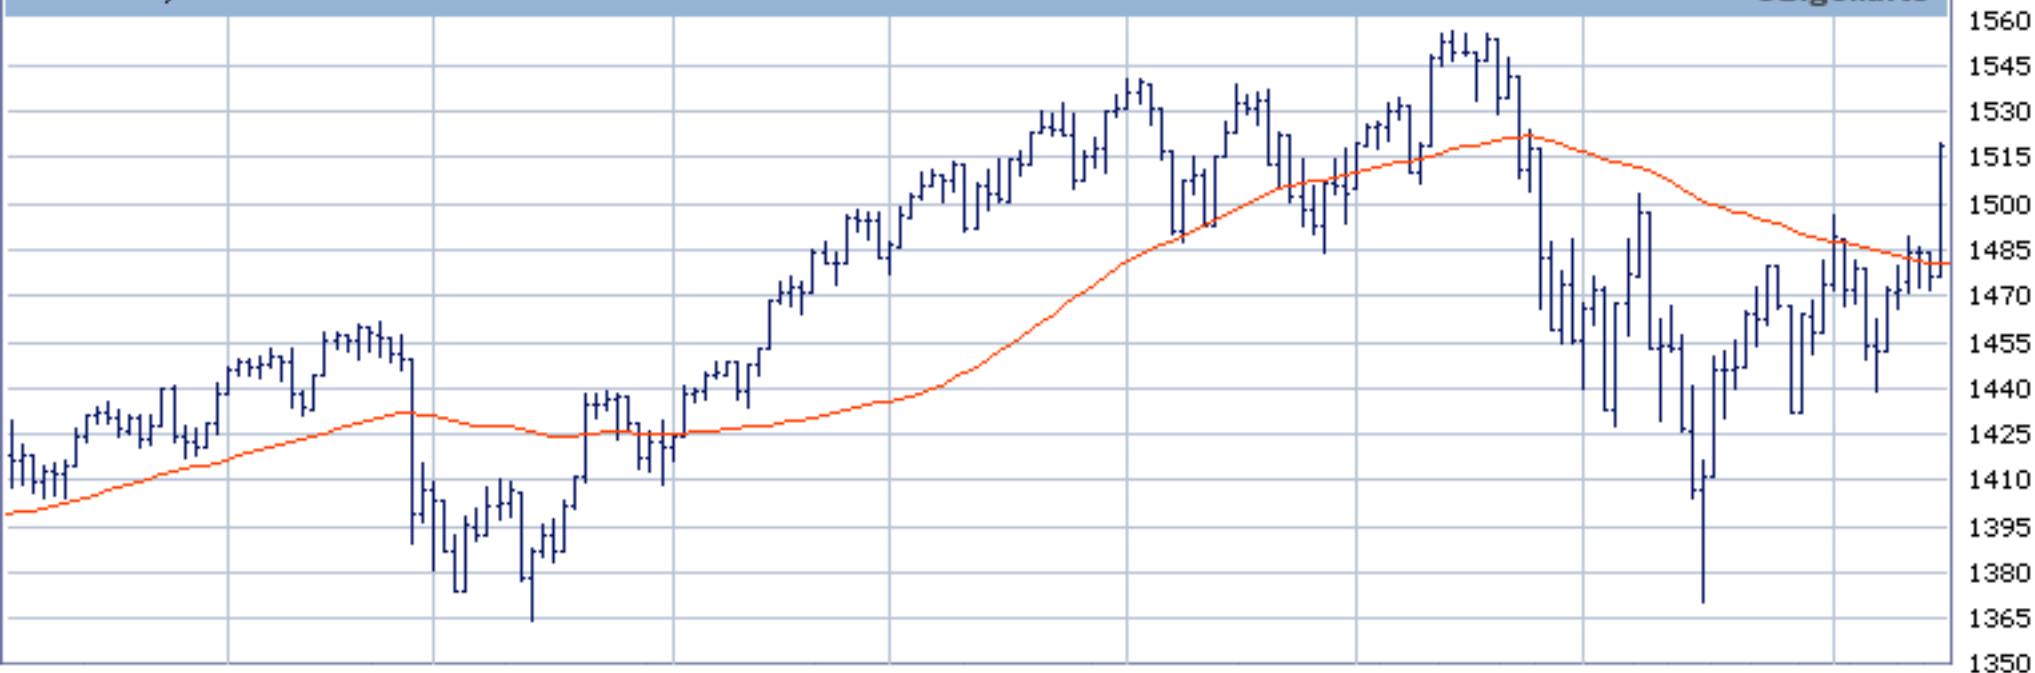

SPX Daily

SMA (50)

©BigCharts

Volume

Exchange provides
no volume data.

Feb

Mar

Apr

May

Jun

Jul

Aug

Sep