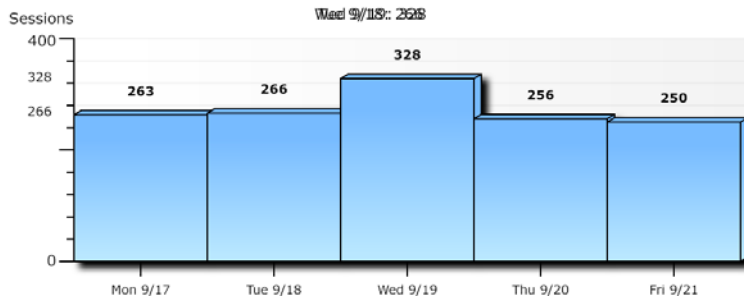

◀ 2007 ▶

Jan	Feb	Mar	Apr	May	Jun	
Jul	Aug	Sep	Oct	Nov	Dec	
Sun	Mon	Tue	Wed	Thu	Fri	Sat
→ 26	27	28	29	30	31	01
→ 02	03	04	05	06	07	08
→ 09	10	11	12	13	14	15
→ 16	17	18	19	20	21	22
→ 23	24	25	26	27	28	29
→ 30	01	02	03	04	05	06

Date View: Default

Enter Range

Report: Sessions Graph - topgunfp.com  
Date Range: 09/17/2007 - 09/21/2007

Range Total: 1,363 Daily Average: 272.60

Export:

Show All  Hide All

Report: Sessions Graph  
Date Range: 09/17/2007 - 09/21/2007

Help Information:

Sessions Graph

This report shows the trend of recent activity on your website in terms of Visitor Sessions over time. The default timeframe is one week, but this can easily be changed in the Date Range control area.

Calculation Methodology

A 'Session' is defined as a series of clicks on your site by an individual visitor during a specific period of time. A Session is initiated when the visitor arrives at your site, and it ends when the browser is closed or there is a period of inactivity. Sessions quantities will vary to some degree based on what type of visitor tracking method is employed. For the most accurate numbers, the Urchin Tracking Module (UTM) should be used.