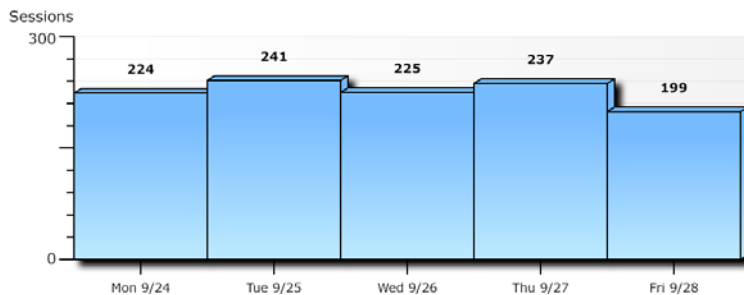

◀ 2007 ▶

Jan	Feb	Mar	Apr	May	Jun	
Jul	Aug	Sep	Oct	Nov	Dec	
Sun	Mon	Tue	Wed	Thu	Fri	Sat
→ 26	27	28	29	30	31	01
→ 02	03	04	05	06	07	08
→ 09	10	11	12	13	14	15
→ 16	17	18	19	20	21	22
→ 23	24	25	26	27	28	29
→ 30	01	02	03	04	05	06

Date View: Default

Enter Range

Report: Sessions Graph - topgunfp.com
Date Range: 09/24/2007 - 09/28/2007

Export:

Range Total: 1,126 Daily Average: 225.20

Show All Hide All

Report: Sessions Graph
Date Range: 09/24/2007 - 09/28/2007

Help Information:

Sessions Graph

This report shows the trend of recent activity on your website in terms of Visitor Sessions over time. The default timeframe is one week, but this can easily be changed in the Date Range control area.

Calculation Methodology

A 'Session' is defined as a series of clicks on your site by an individual visitor during a specific period of time. A Session is initiated when the visitor arrives at your site, and it ends when the browser is closed or there is a period of inactivity. Sessions quantities will vary to some degree based on what type of visitor tracking method is employed. For the most accurate numbers, the Urchin Tracking Module (UTM) should be used.