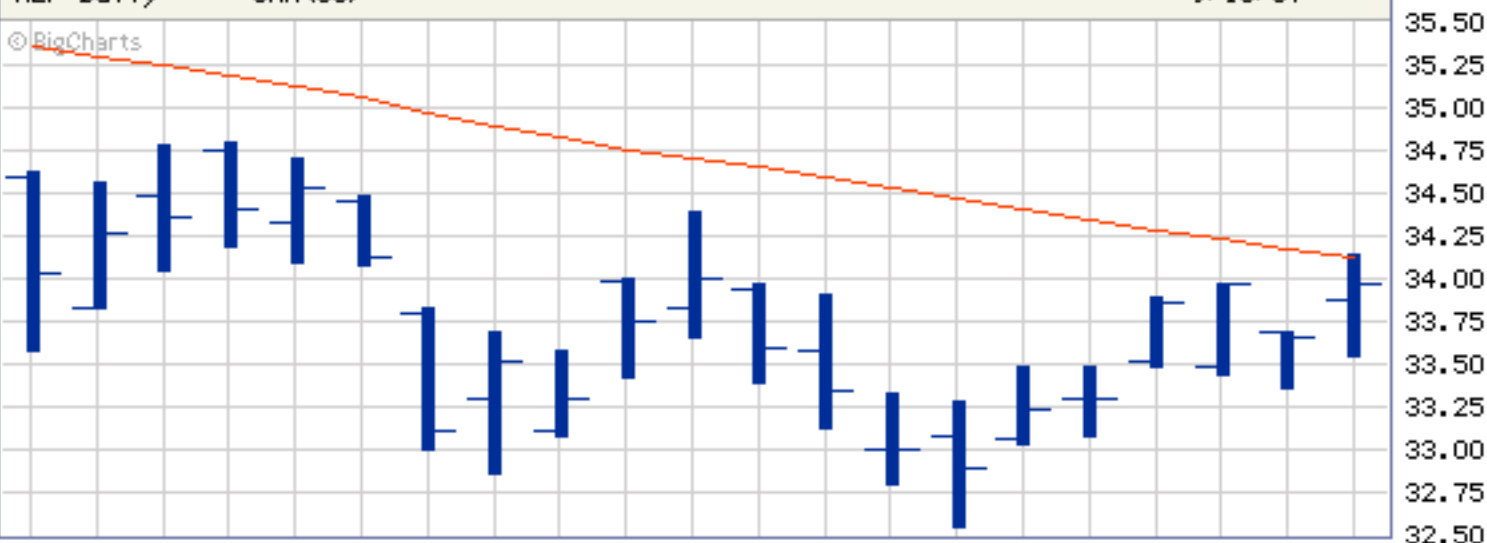

XLF Daily

SMA (50)

9/18/07

© BigCharts

Volume