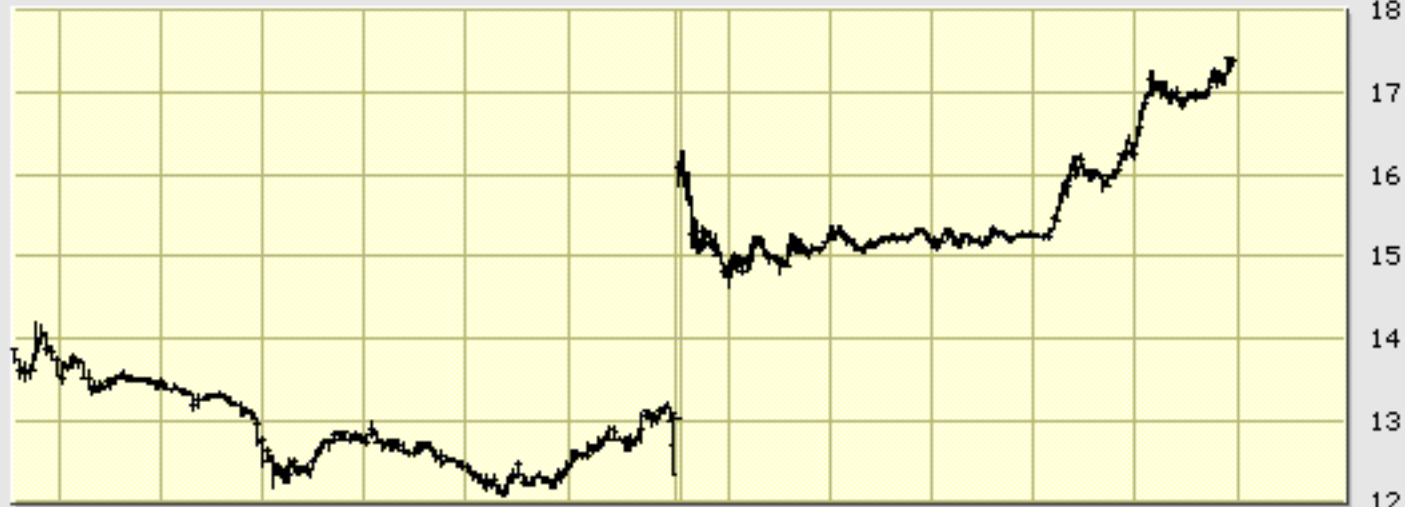

CFC 1-Minute

2:59 PM

Volume

©BigCharts.com