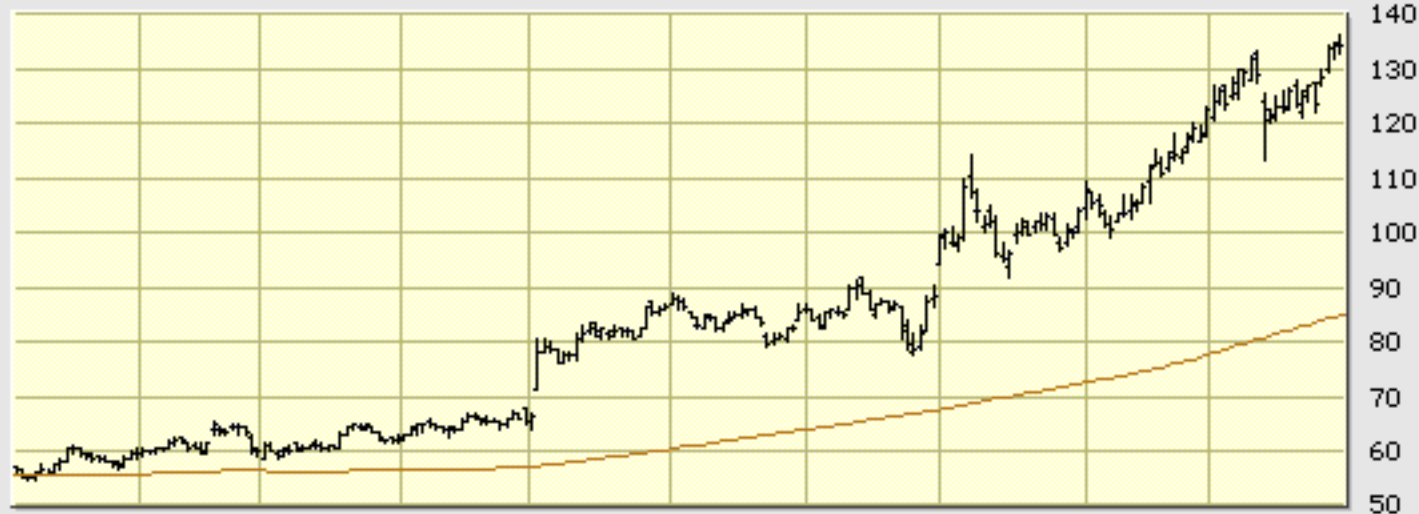

CMG Daily

SMA (200)

10/30/07

Volume

©BigCharts.com

Money Flow