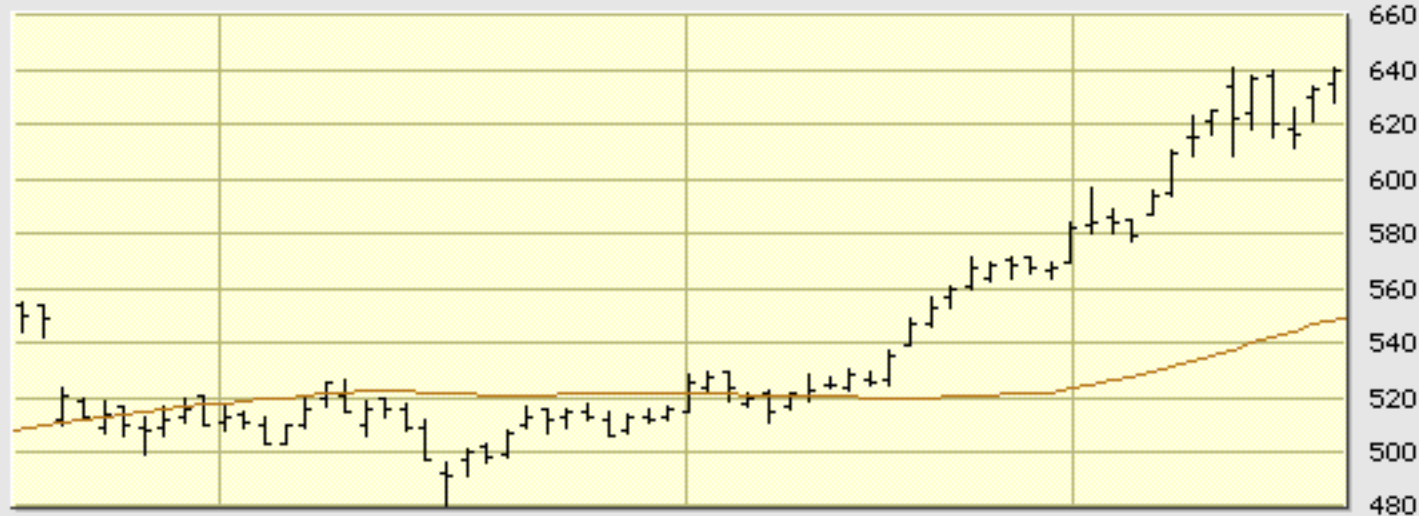

GOOG Daily

SMA(50)

10/18/07

Volume

©BigCharts.com

Money Flow