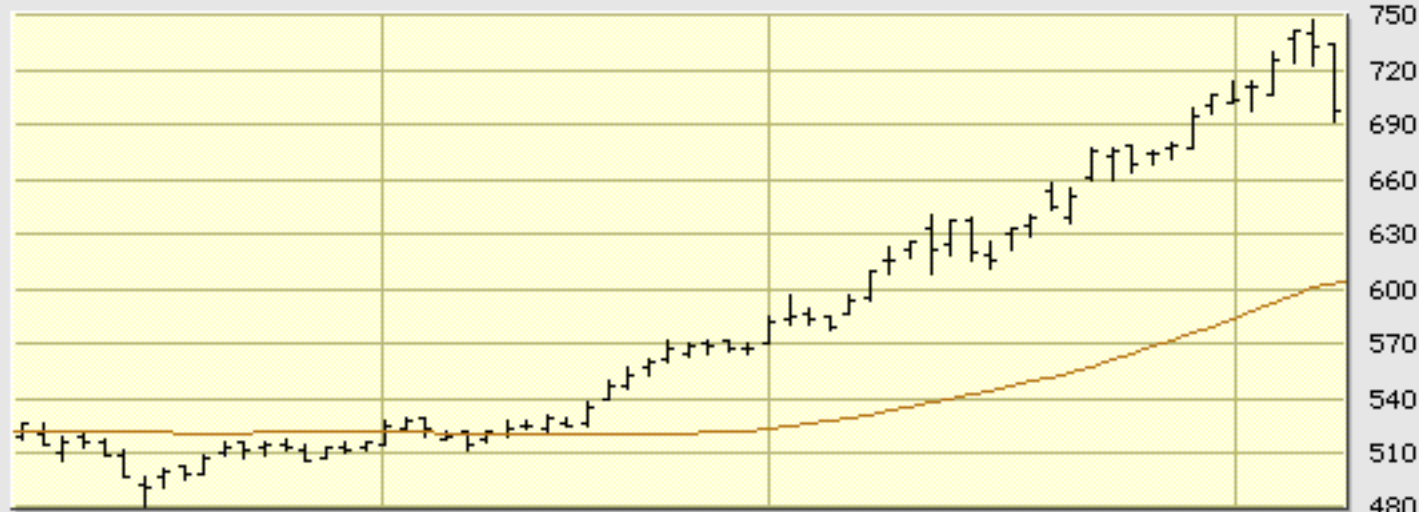

GOOG Daily

SMA (50)

11/08/07

Volume

©BigCharts.com