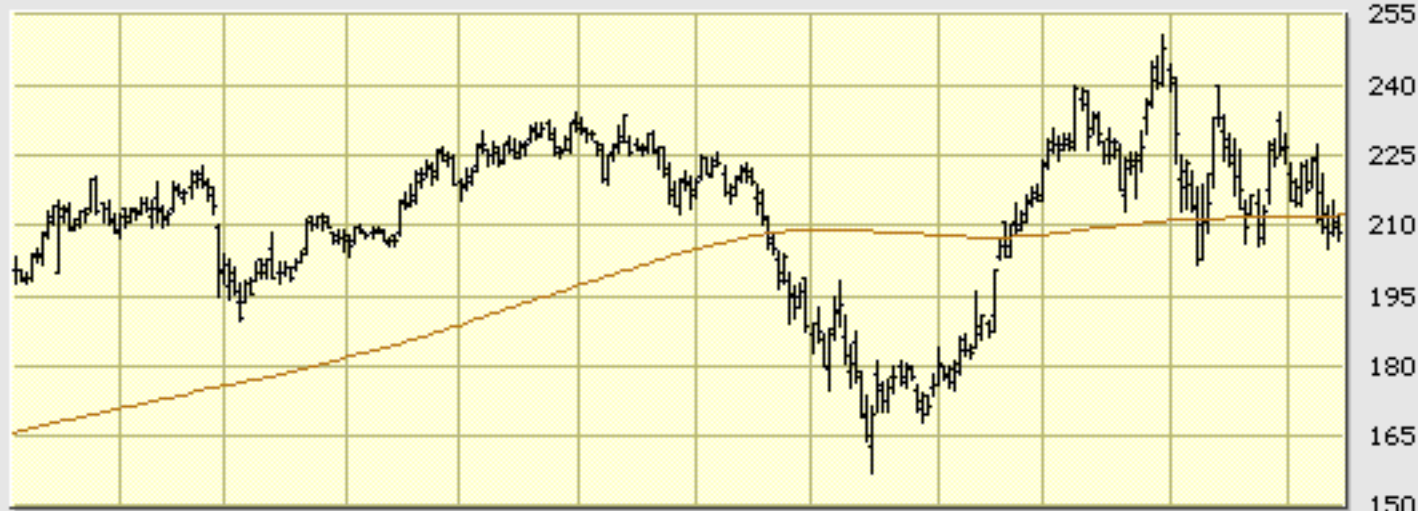

GS Daily

SMA (200)

12/17/07

Volume

©BigCharts.com