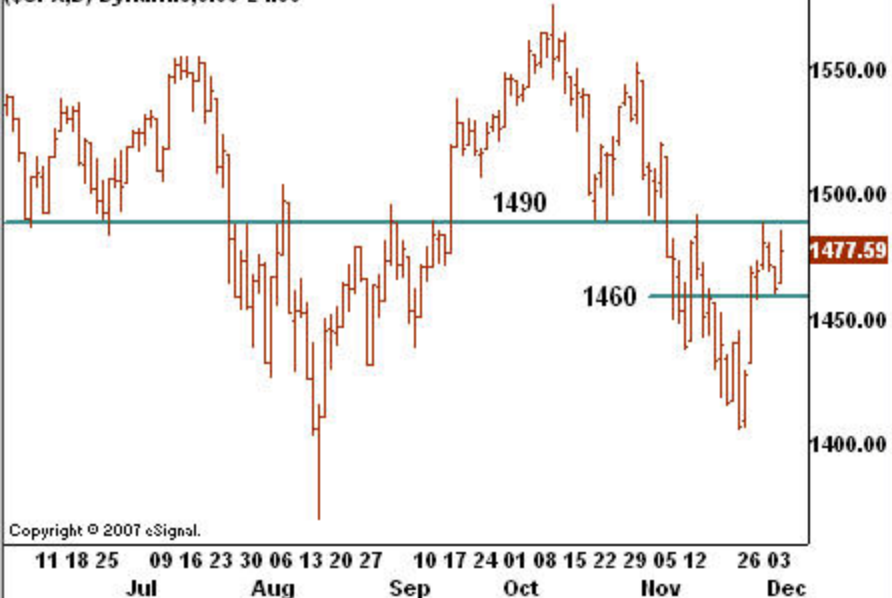

STANDARD & POOR'S 500

(\$SPX,D) Dynamic,0:00-24:00

Copyright © 2007 eSignal.