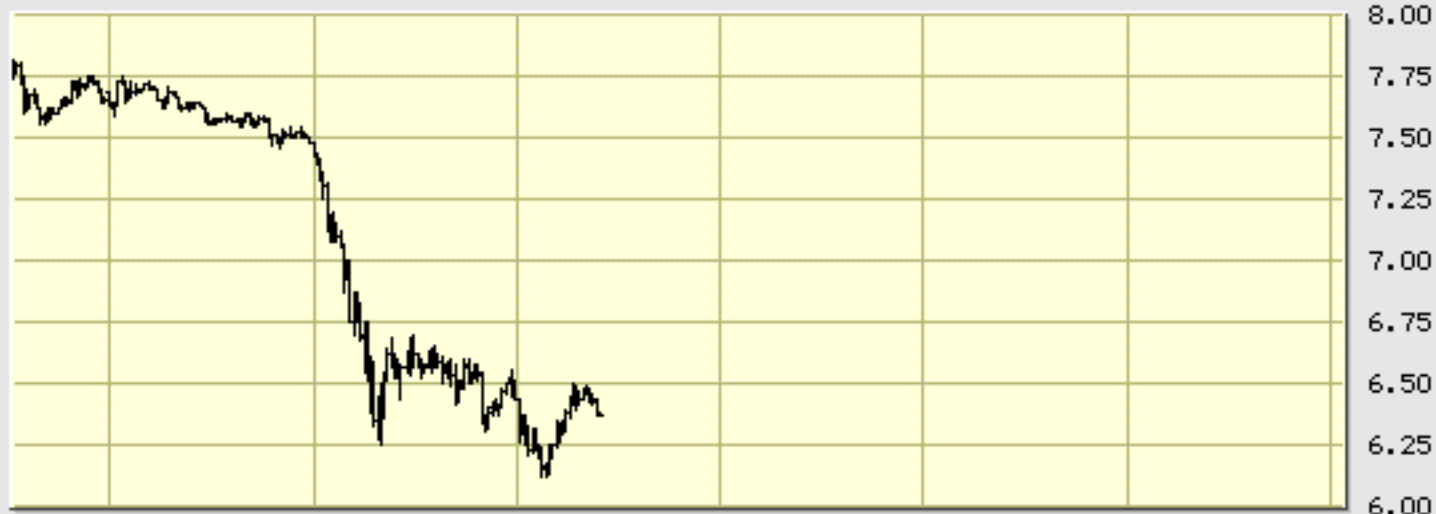

CFC 1-Minute

12:24 PM

Volume

©BigCharts.com