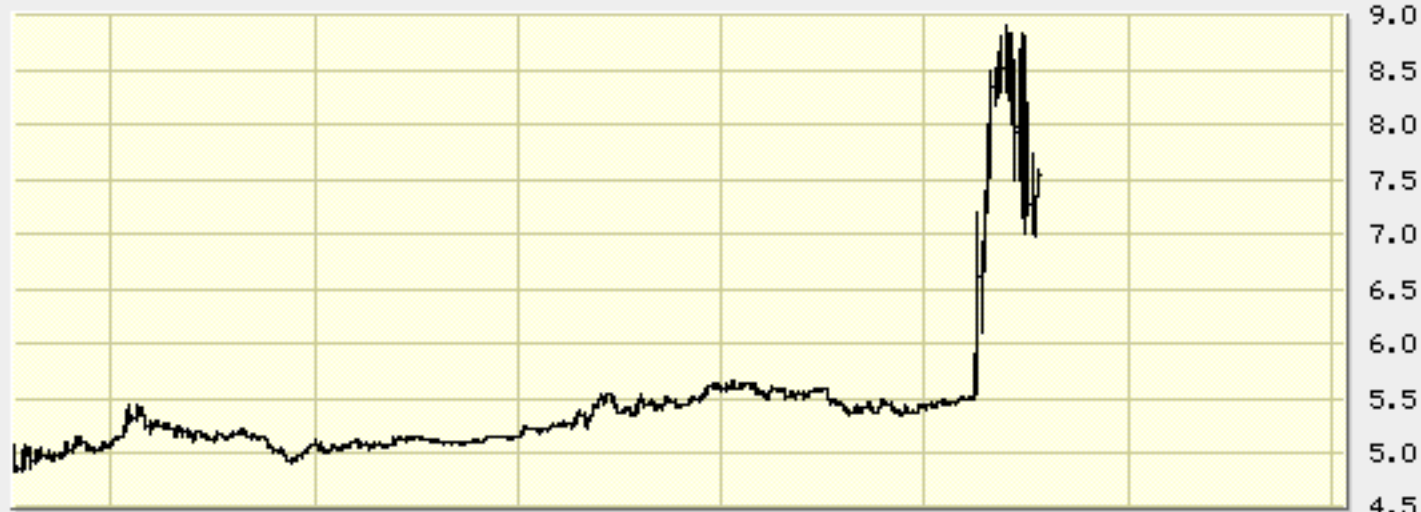

CFC 1-Minute —

2:34 PM

Volume —

©BigCharts.com