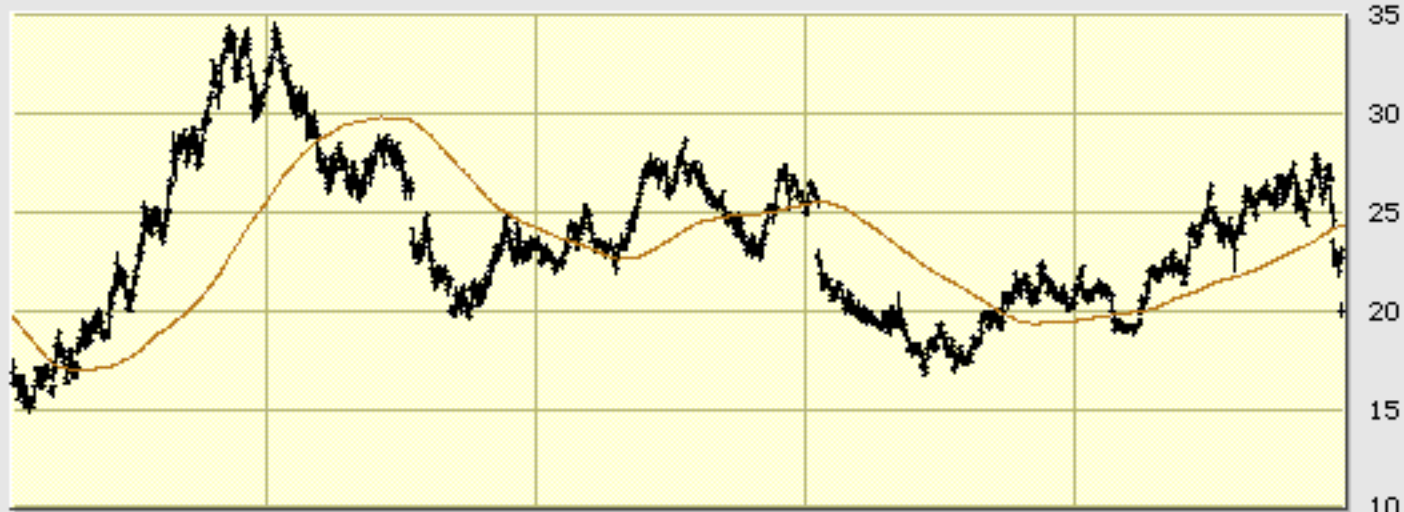

INTC Daily

SMA (200)

1/16/08

Volume

©BigCharts.com