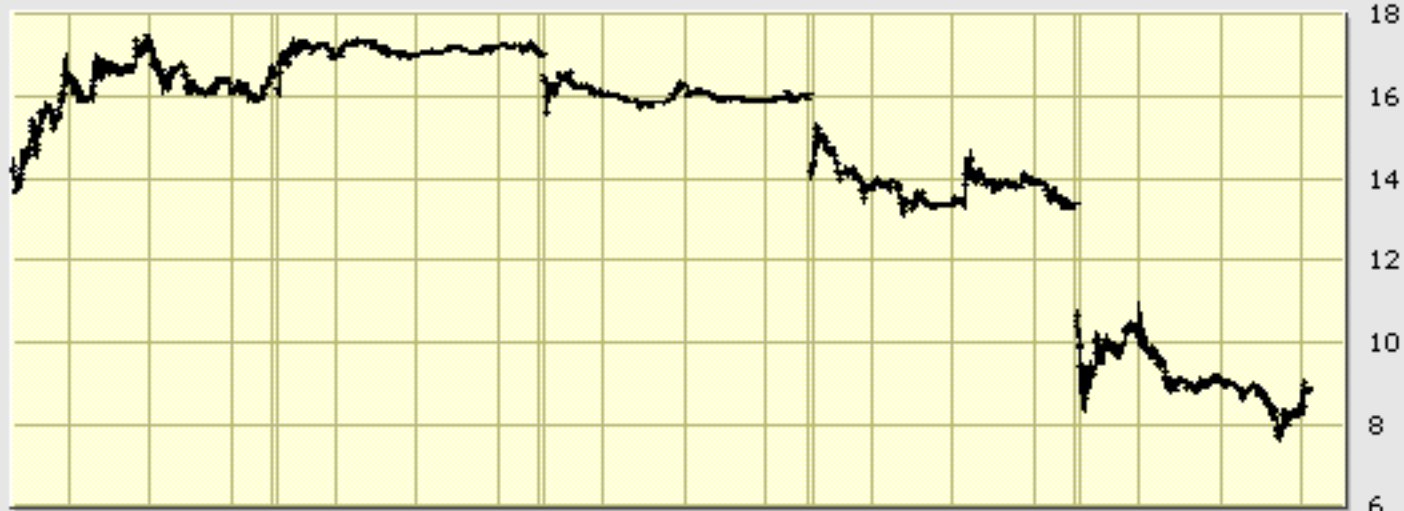

MBI 1-Minute —

3:15 PM

Volume —

©BigCharts.com