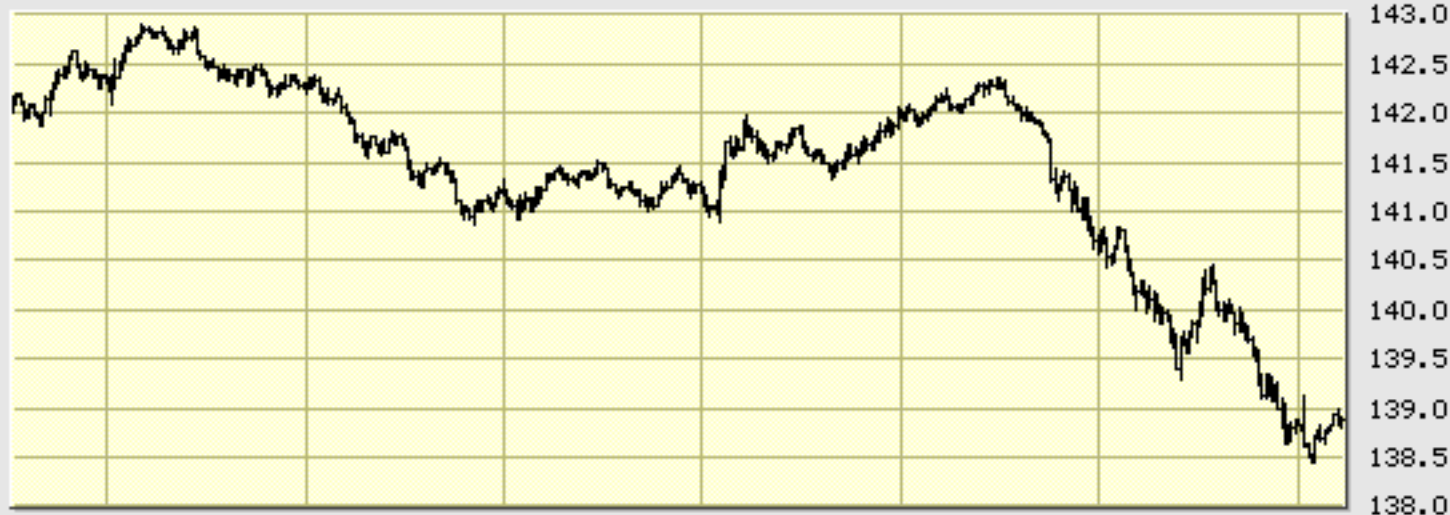

SPY 1-Minute

6:02 PM

Volume

©BigCharts.com