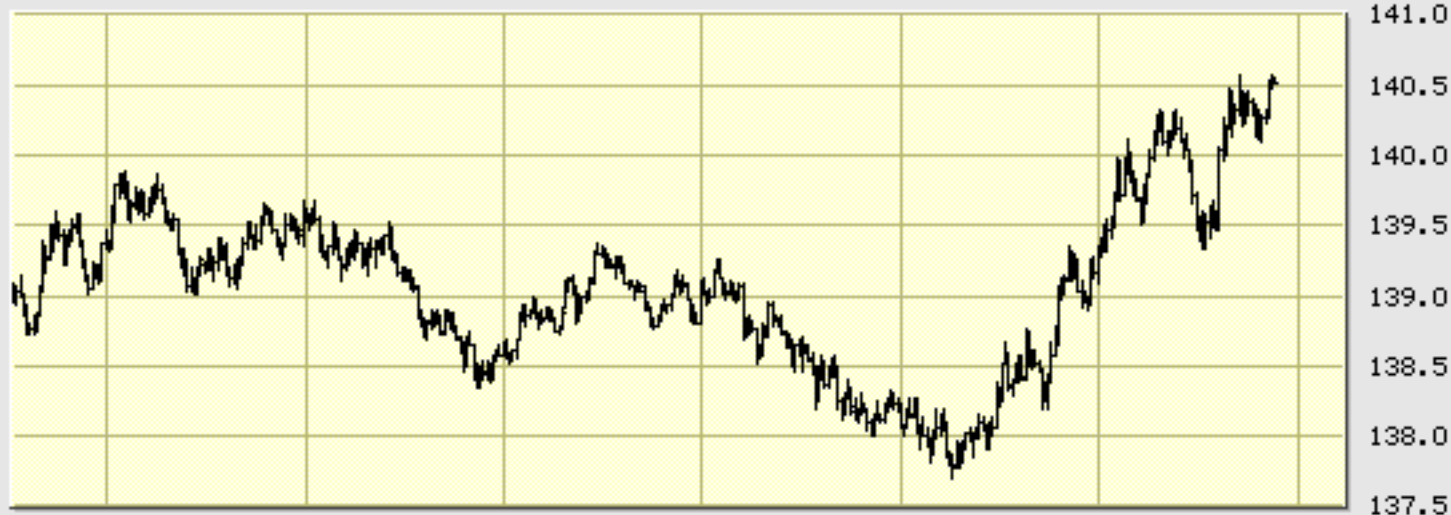

SPY 1-Minute

3:54 PM

Volume

©BigCharts.com