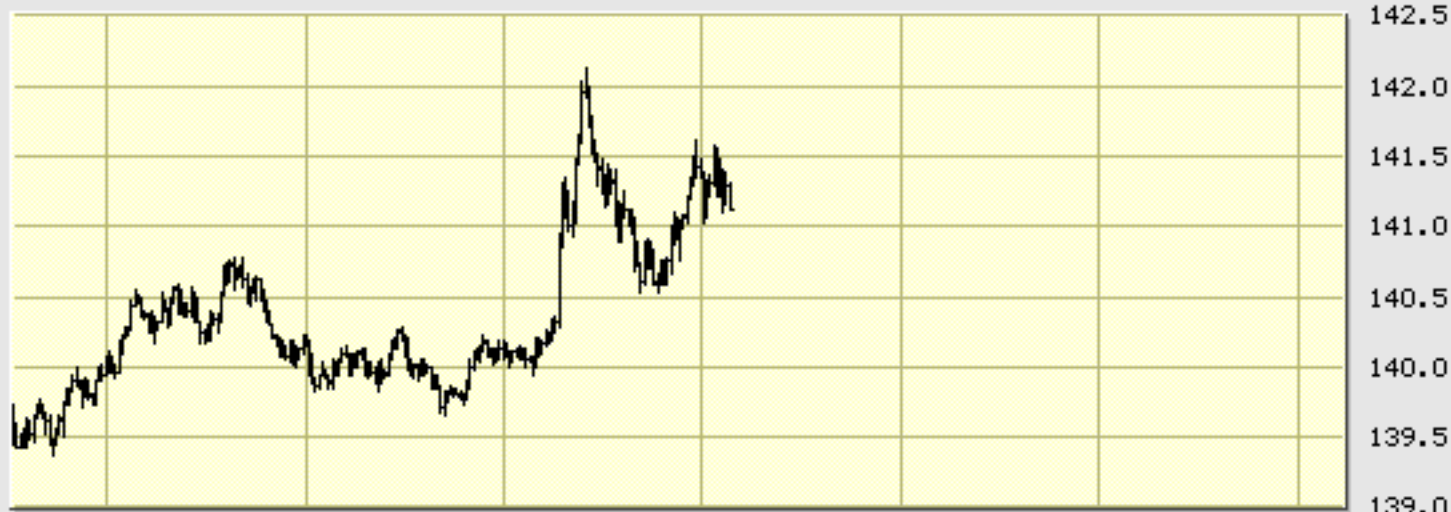

SPY 1-Minute

1:08 PM

Volume

©BigCharts.com