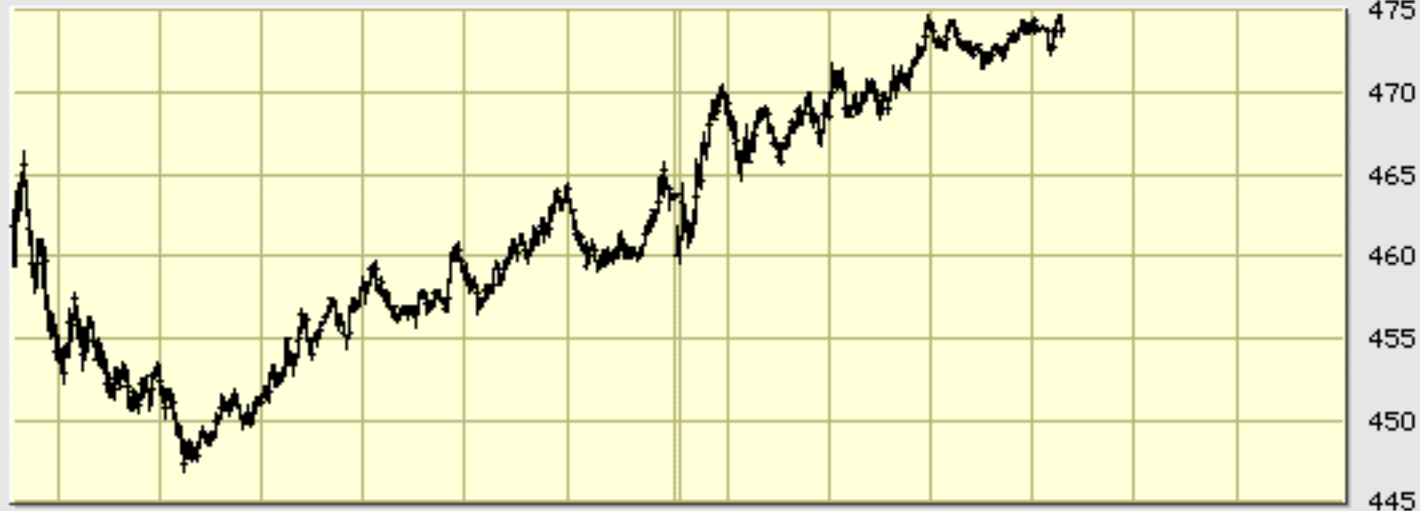

GOOG 1-Minute

1:18 PM

Volume

©BigCharts.com