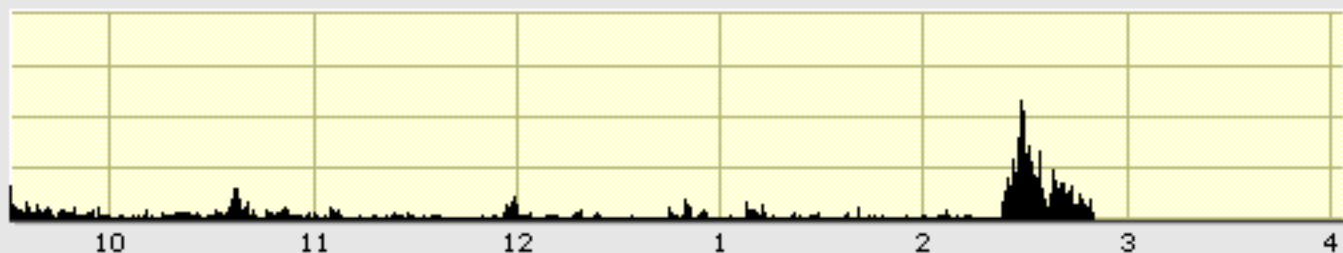

MBI 1-Minute 

2:51 PM

14.5  
14.0  
13.5  
13.0  
12.5  
12.0  
11.5

Volume 

©BigCharts.com

800  
600  
400  
200  
0  
Thousands

10 11 12 1 2 3 4