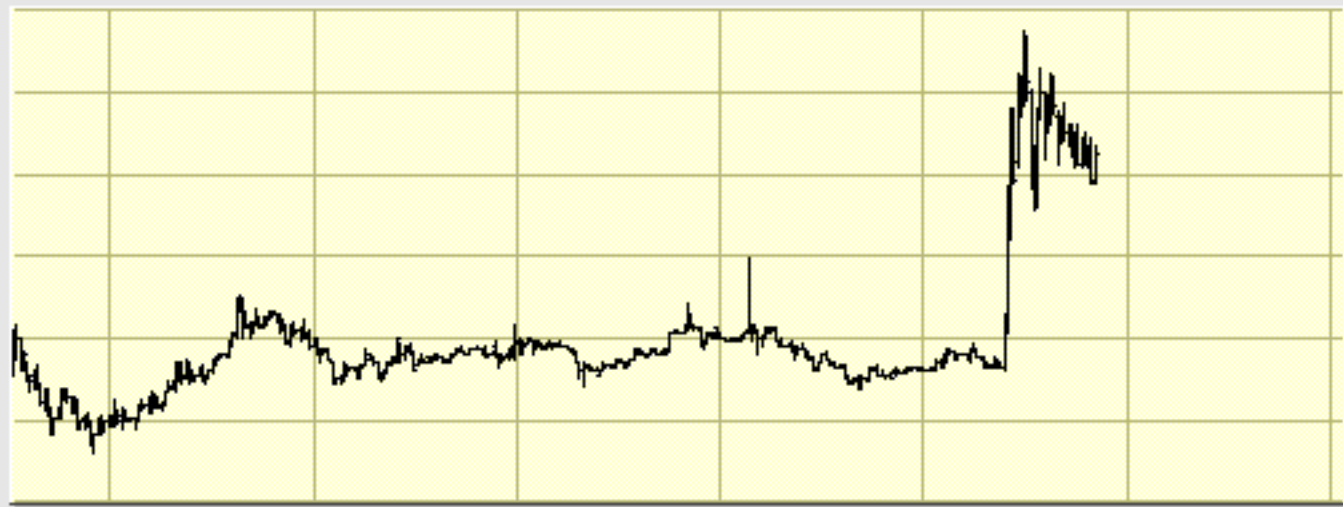

MBI 1-Minute 

2:51 PM

14.5  
14.0  
13.5  
13.0  
12.5  
12.0  
11.5

Volume 

©BigCharts.com

800  
600  
400  
200  
0  
Thousands

10 11 12 1 2 3 4