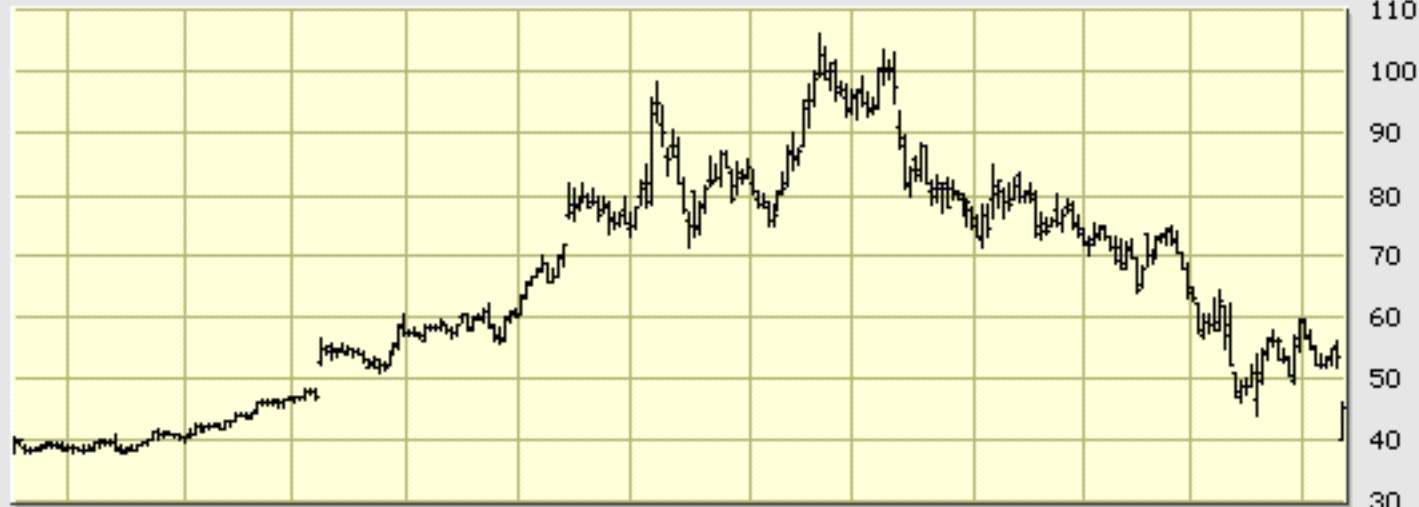

NILE Daily

2/13/08

Volume

©BigCharts.com