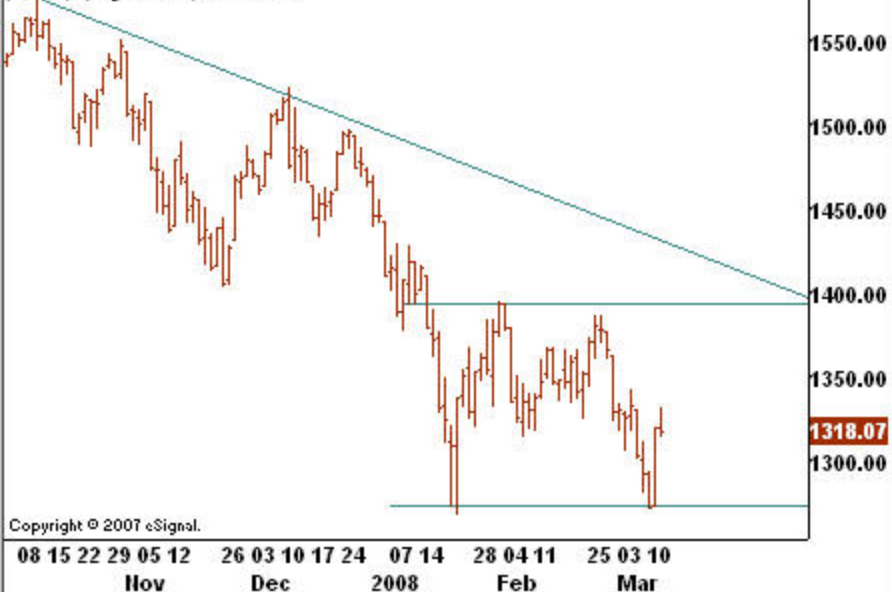

# STANDARD & POOR'S 500

(\$SPX,D) Dynamic,0:00-24:00

Copyright © 2007 eSignal.