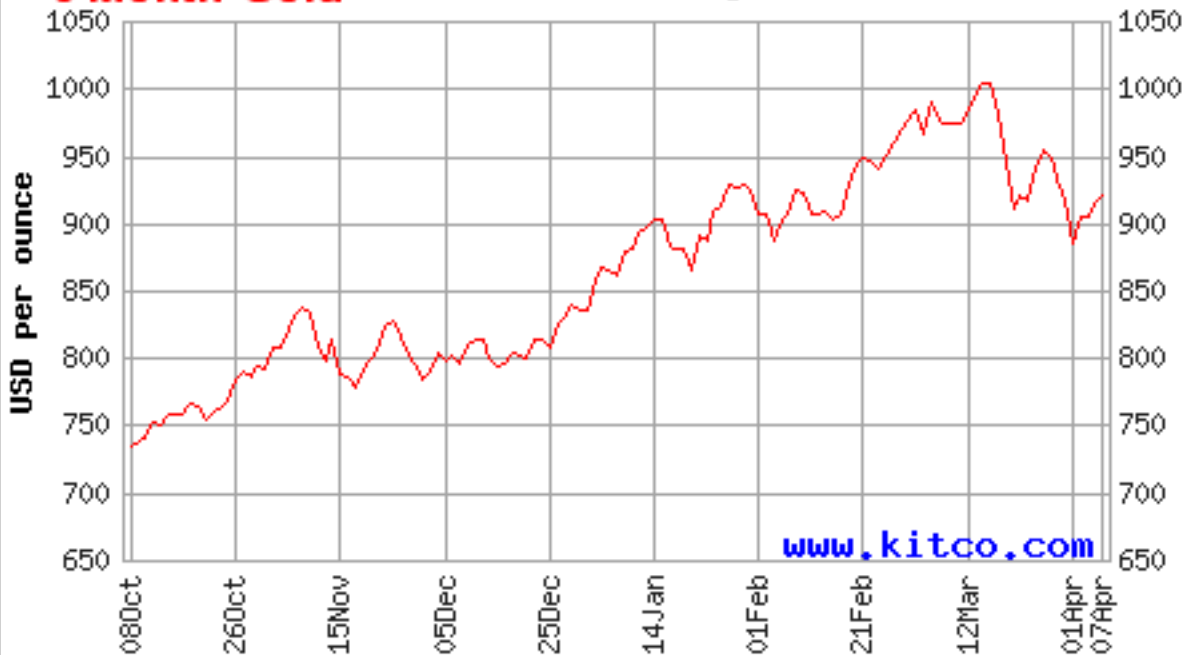

6 Month Gold

High 1002.80 Low 732.60

www.kitco.com

Based on New York Close