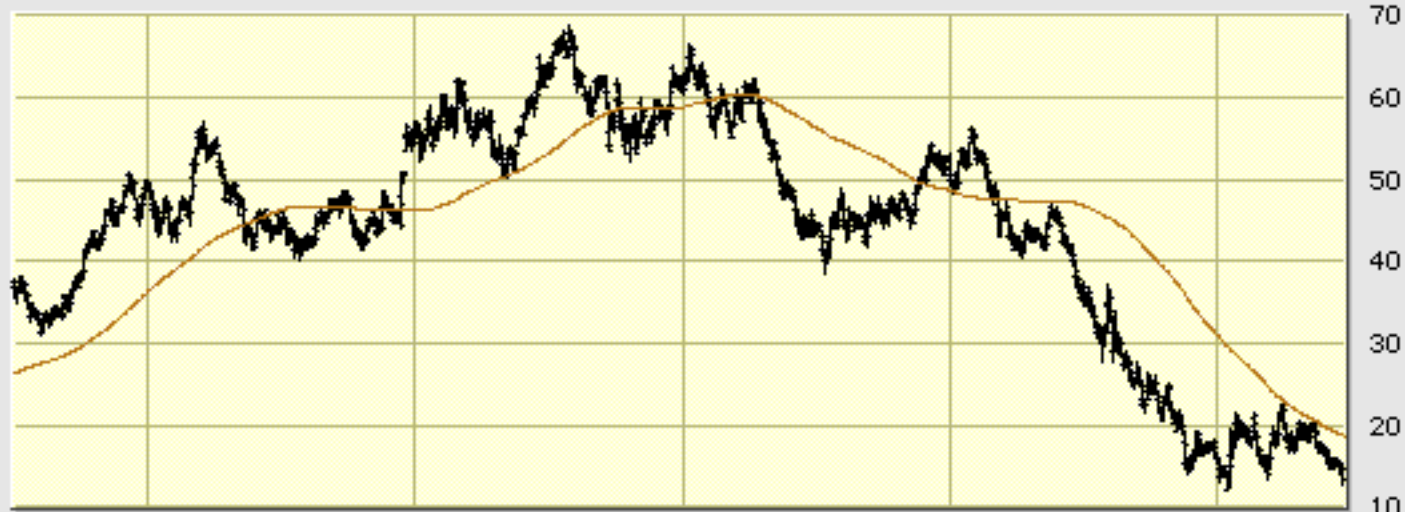

LEN Daily

SMA (200)

6/26/08

Volume

©BigCharts.com