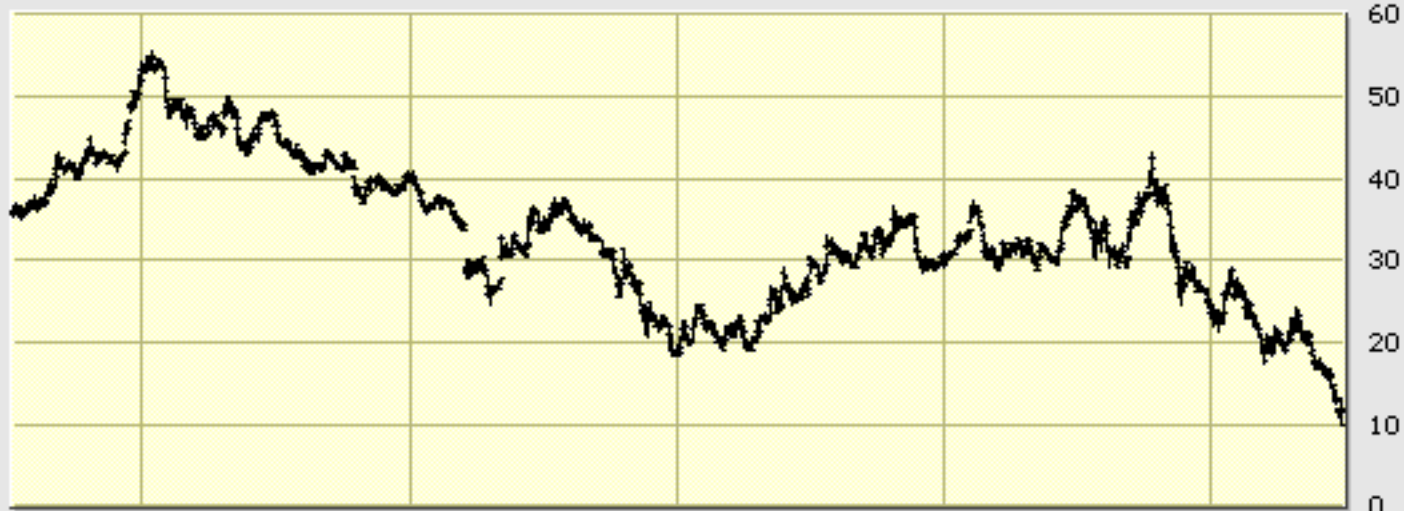

GM Daily

7/02/08

Volume

©BigCharts.com