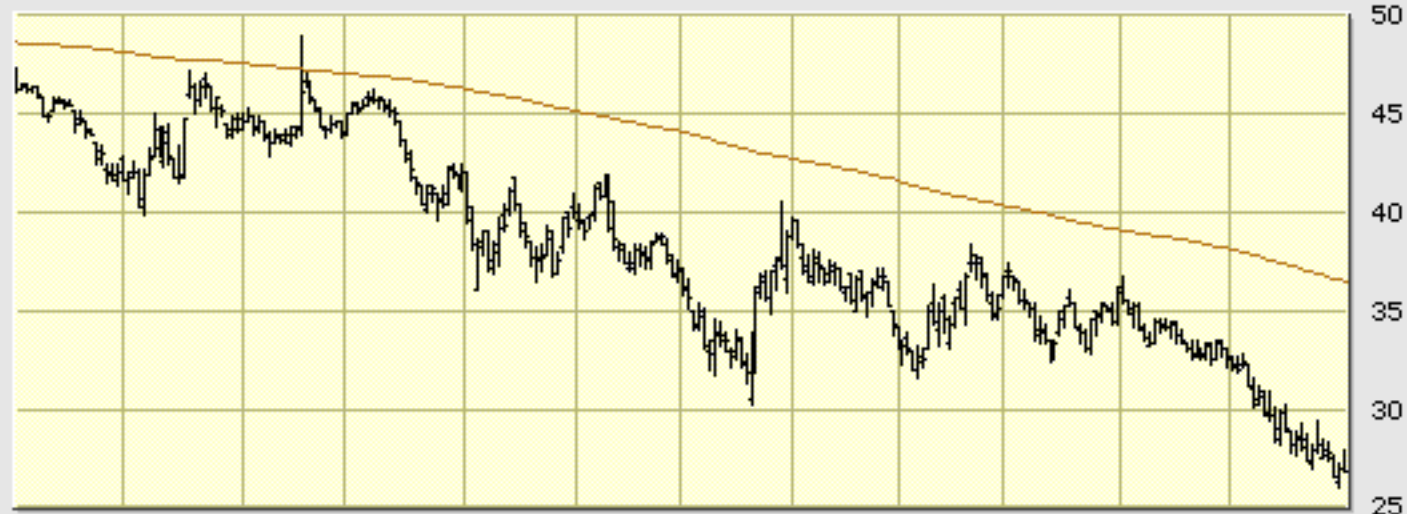

KRE Daily

SMA (200)

7/02/08

Volume

©BigCharts.com