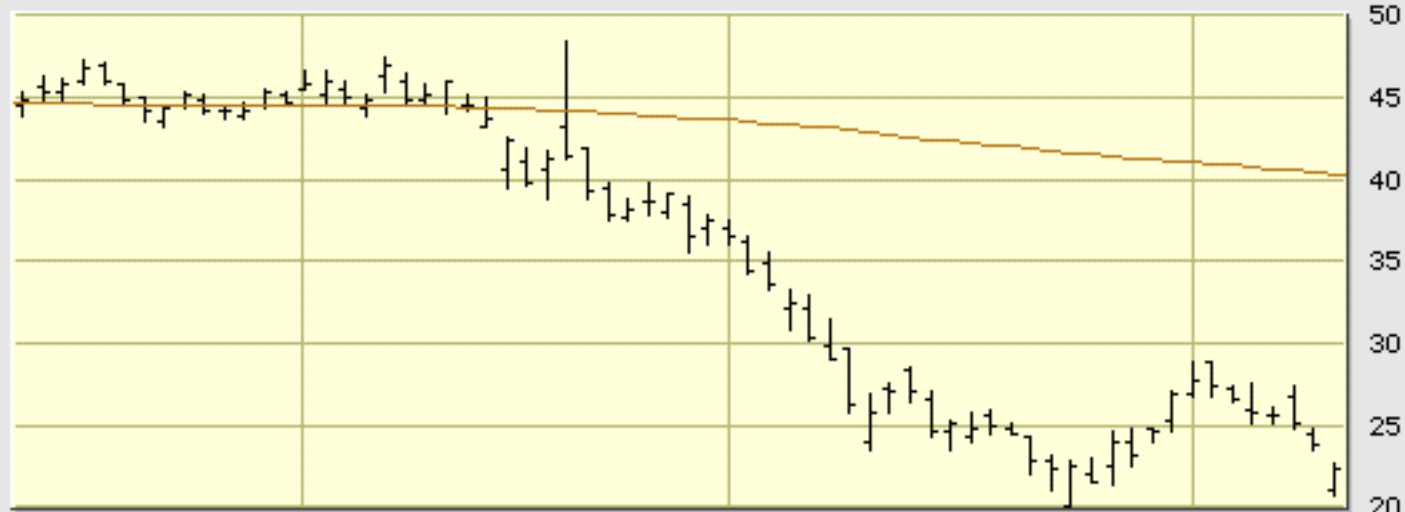

BBY Daily

SMA(200)

11/12/08

Volume

©BigCharts.com