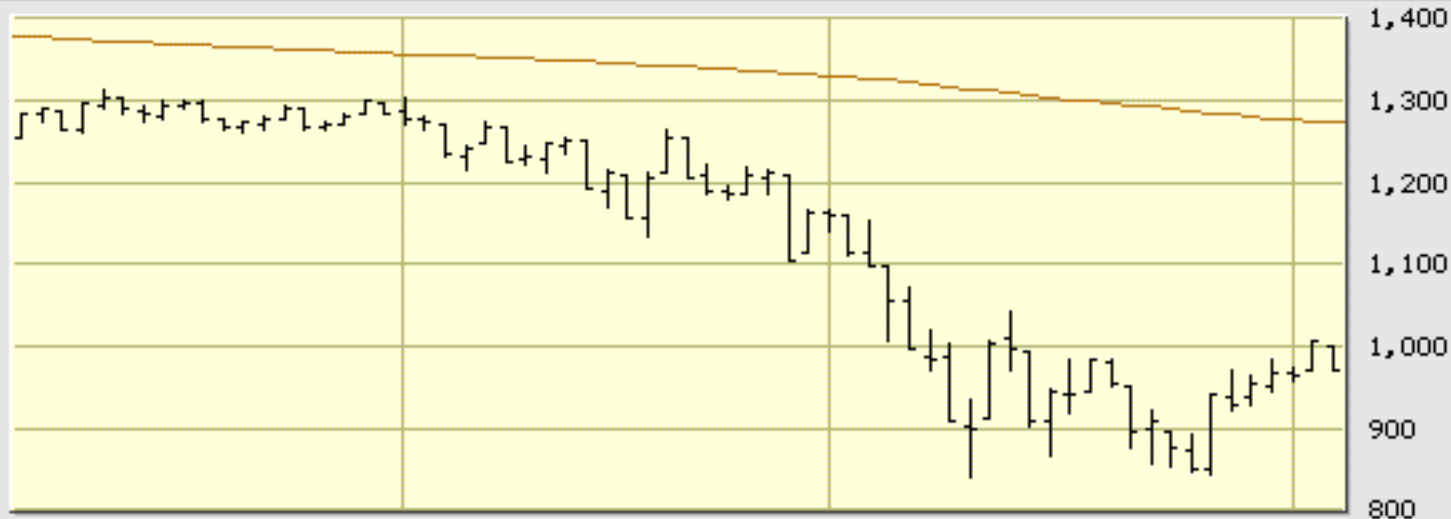

SP500 Daily

SMA (200)

11/05/08

Volume

©BigCharts.com

Exchange provides
no volume data.

Sep

Oct